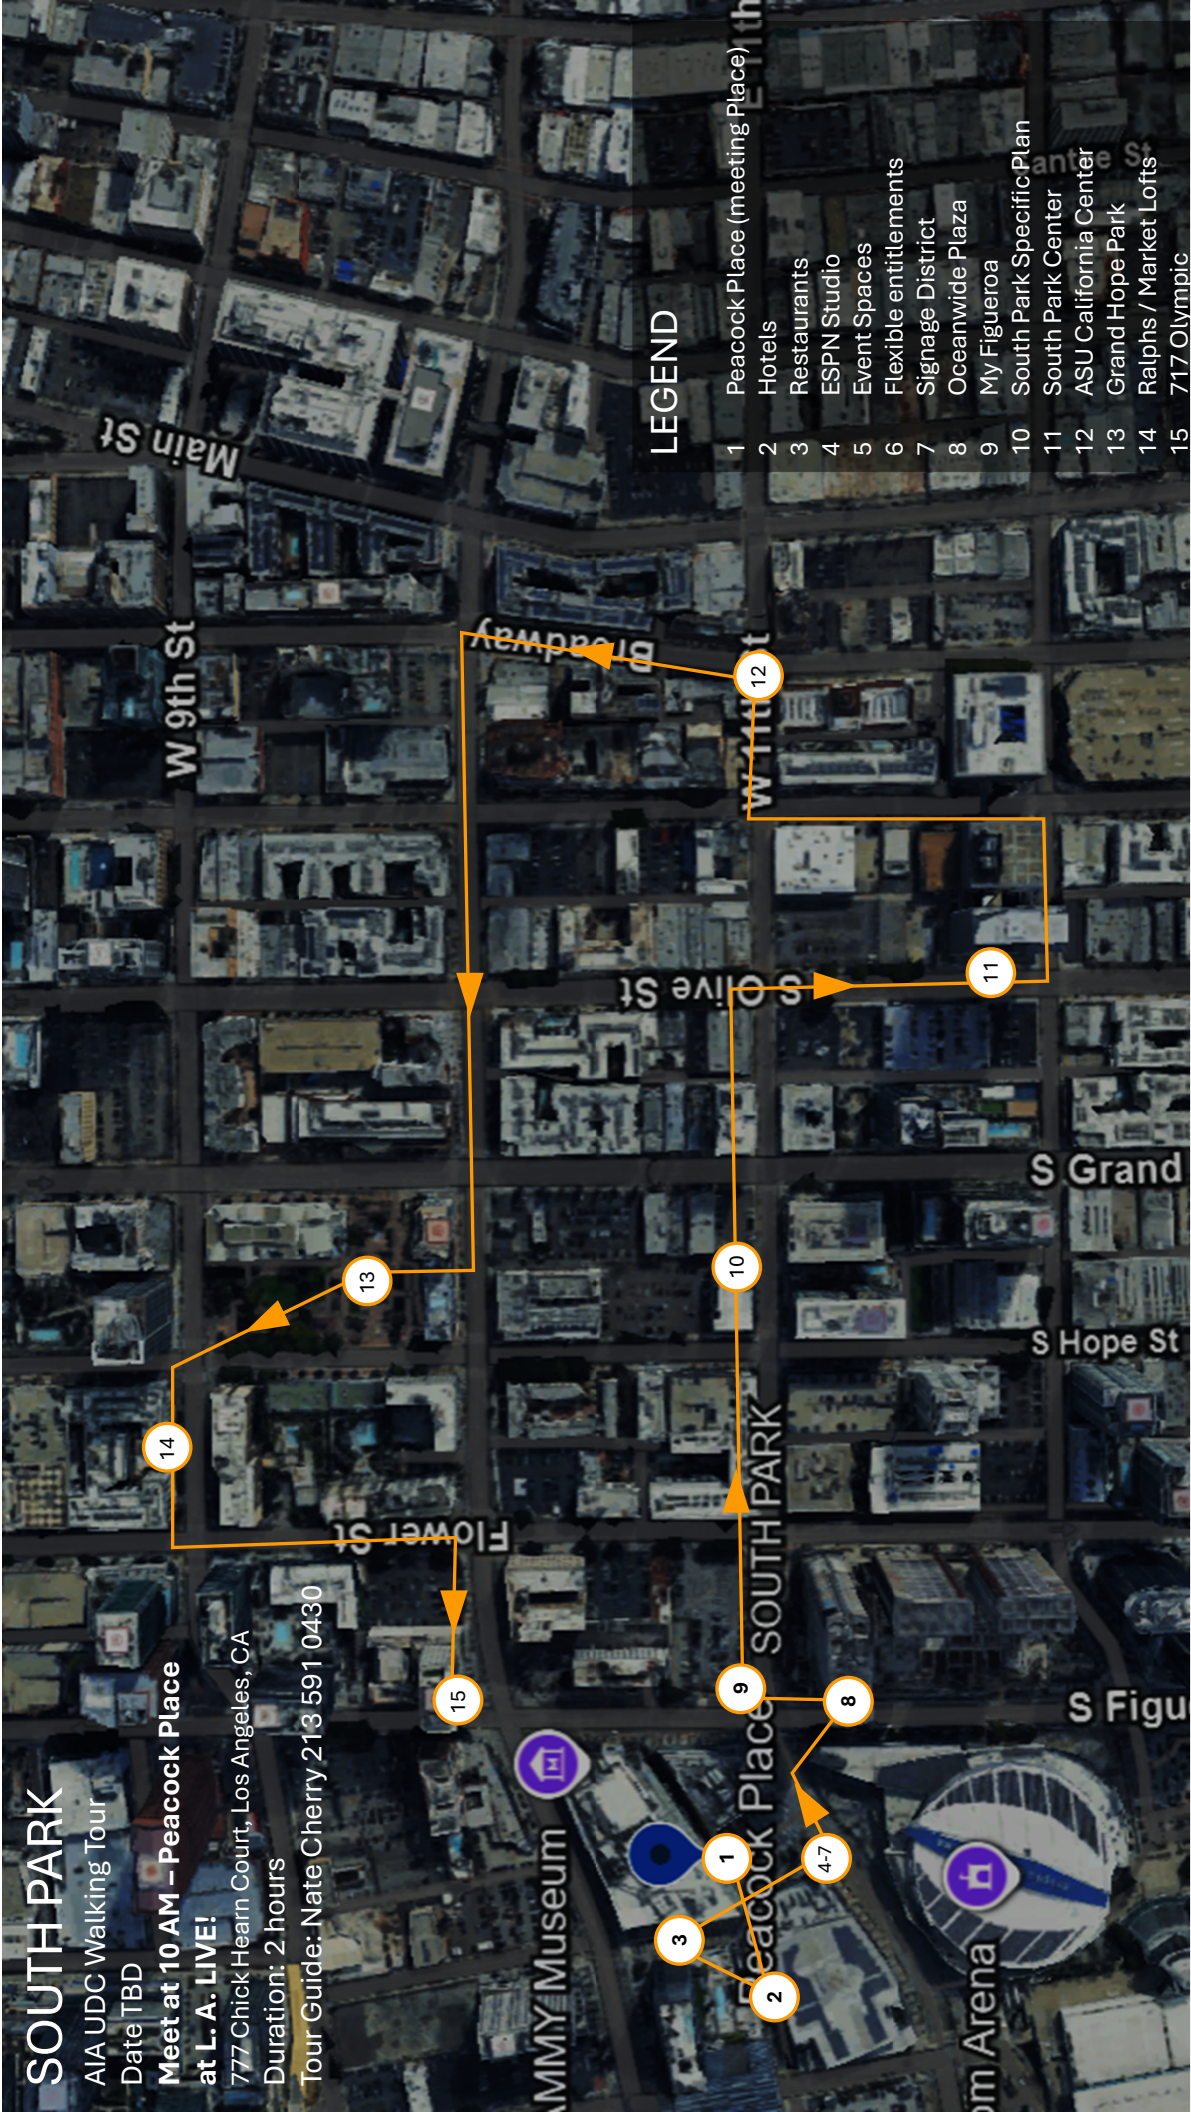

SOUTH PARK

AIA UDC Walking Tour

Date TBD

Meet at 10 AM – Peacock Place

at L. A. LIVE!

777 ChickHearn Court, Los Angeles, CA

Duration: 2 hours

Tour Guide: Nate Cherry 213.591.0430

LEGEND

- 1 Peacock Place (meeting Place)
- 2 Hotels
- 3 Restaurants
- 4 ESPN Studio
- 5 Event Spaces
- 6 Flexible entitlements
- 7 Signage District
- 8 Oceanwide Plaza
- 9 My Figueroa
- 10 South Park Specific Plan
- 11 South Park Center
- 12 ASU California Center
- 13 Grand Hope Park
- 14 RaLpIs / Market Lofts
- 15 717 OLYmpic